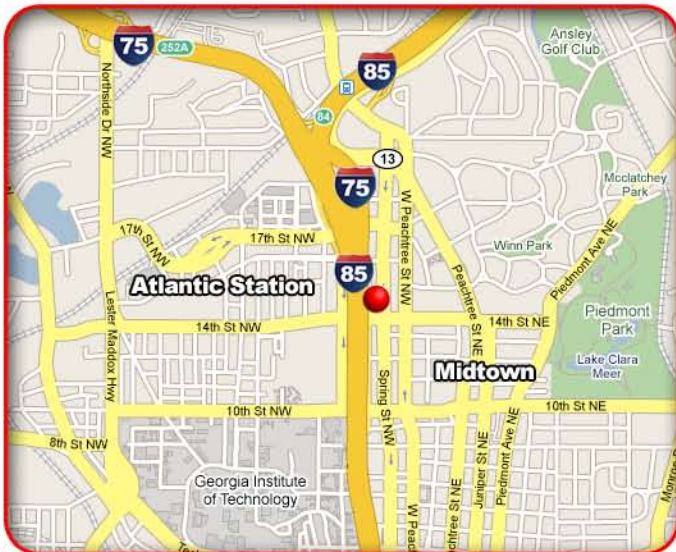

EAST SIDE OF THE I-75/I-85 CONNECTOR NORTH OF 14TH STREET, FACING NORTH FOR SOUTHBOUND TRAFFIC

LAT: 33° 47' 13.48" N
LONG: 84° 23' 24.49" W

For motorists heading through downtown Atlanta, this high profile billboard provides tremendous coverage to seven lanes of I-75/I-85 at the "Connector". This board shows to all entering downtown Atlanta for business, shopping, dining, and entertainment. Atlantic Station, Phillips Arena, The Georgia Dome, The Georgia Aquarium, Turner Field, and The World of Coca-Cola are just a few.