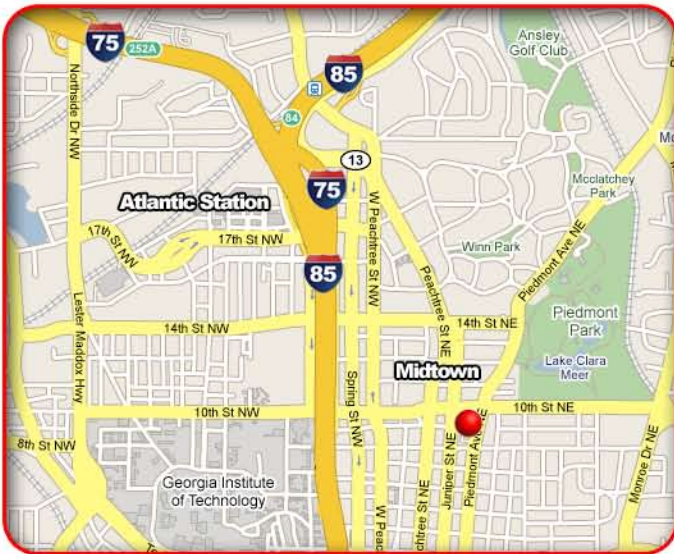

SOUTH SIDE OF 10TH STREET NORTHEAST AND PIEDMONT AVENUE

LAT: 33°46'54.01"N
LONG: 84°22'50.21"W

Midtown, which is located in the center of the city has people traveling to numerous places at all hours. This unique street display located in the heart of Midtown on 10th Street and Piedmont reaches both pedestrian and vehicular traffic venturing to Piedmont Park, Atlanta Botanical Gardens as well as the shops, restaurants and entertainment hotspots.