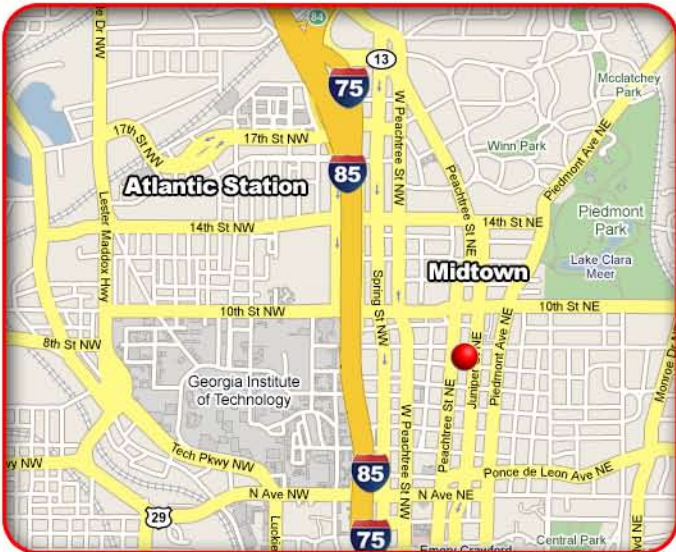

## EAST SIDE OF PEACHTREE STREET AND 8TH STREET NORTHEAST

**LAT: 33°46'46.02"N**  
**LONG: 84°23'2.74"W**

Midtown, which is located in the center of the city has people traveling to numerous places at all hours. This unique street display located in the heart of Midtown on 8th Street and Peachtree reaches both pedestrian and vehicular traffic venturing to the Fox Theater, Piedmont Park, Atlanta Botanical Gardens as well as the shops, restaurants and entertainment hotspots.